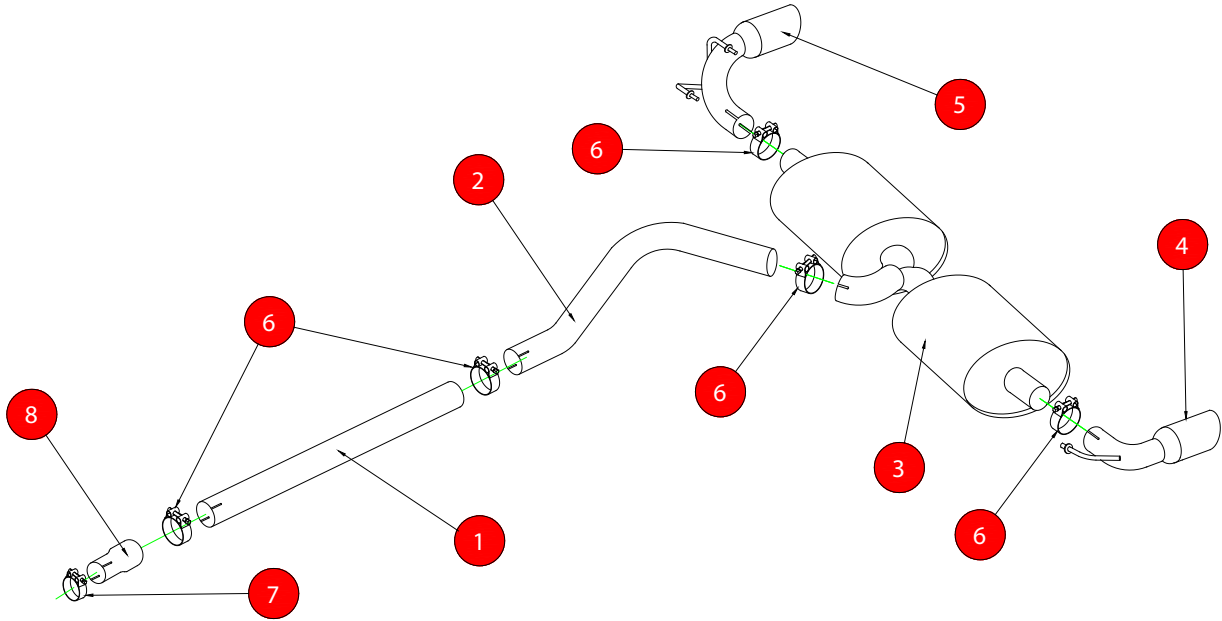

Z025.10103 x 1

CAR	RANGE ROVER Evoque TD4&SD4 coupe & 5 door	PART NO.	SLR001
YEAR	2011-	FIT KITS	159FK
NOTES	Where not supplied use original fittings	FEATURES	Pipe diameter:- 70mm/2.75"

NO.	PART NO.	DESCRIPTION	QTY
1	088LR	Front Link Pipe	1
2	089LR	Link Pipe	1
3	090LR	Rear Silencer	1
4	091LR64	L/H Trim	1
5	092LR64	R/H Trim	1
Fit Kit			
6	Z016.10063	70mm H/D Clamp	5
7	Z016.10001	59-63mm Clamp	1
8	AD43	Adaptor	1

E-MARK	N/A
DATE	16/04/14
AUTHORISED	T.ROWLEY

NOTE: ENSURE SCORPION SYSTEM IS CLEAR OF MOVING PARTS AND ALL ORIGINAL FUNCTIONS WORK CORRECTLY.