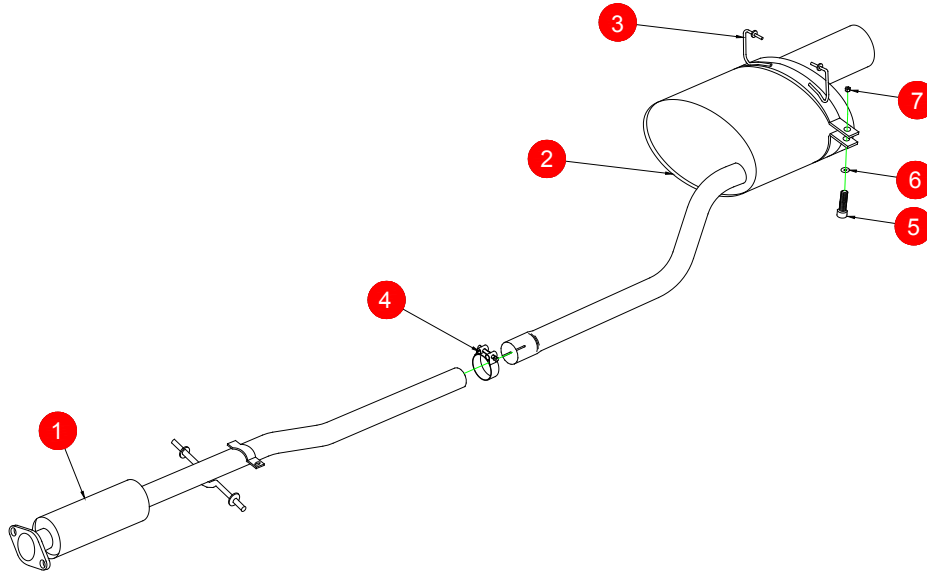

CAR	Mini Cooper/One 1.6 R50	PART NO.	SMN001
YEAR	01-06	FIT KITS	204 FK
NOTES		FEATURES	Pipe diameter:- 50.8mm/2"

NO.	PART NO.	DESCRIPTION	QTY
1	461BM	Centre Silencer	1
2	462BM39	Rear Silencer	1
3	493BM	Band Clamp	1
Fit Kit			
4	Z016.10002	51-55mm Clamp	1
5	Z017.10050	M8 x 35mm Hex Bolt	1
6	Z017.10831	M8 x 17mm Washer	1
7	Z017.10063	M8 Nut	1

E-MARK	e4 03 1461
DATE	24/10/11
ISSUE	01
AUTHORISED	T.ROWLEY

NOTE: ENSURE SCORPION SYSTEM IS CLEAR OF MOVING PARTS AND ALL ORIGINAL FUNCTIONS WORK CORRECTLY.

Checked By _____