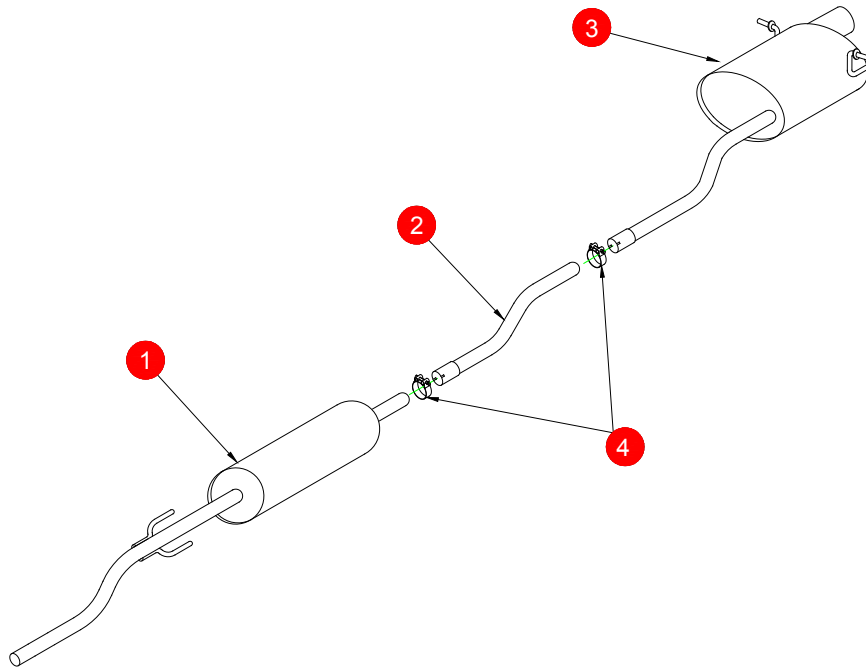

CAR	Mini Cooper R56 1.4/1.6	PART NO.	SMN006
YEAR	07-14	FIT KITS	009 FK
NOTES	Use O.E clamp to fix Scorpion front to O.E	FEATURES	Pipe diameter:- 63.5mm/2.5"

NO.	PART NO.	DESCRIPTION	QTY
1	550BM	Front Silencer	1
2	551BM	Link Pipe	1
3	552BM56	Rear Silencer	1
Fit Kit			
4	Z016.10064	65mm H/D Clamps	2

E-MARK	N/A
DATE	03/06/15
ISSUE	02
AUTHORISED	T.ROWLEY

NOTE: ENSURE SCORPION SYSTEM IS CLEAR OF MOVING PARTS AND ALL ORIGINAL FUNCTIONS WORK CORRECTLY.

Checked By _____