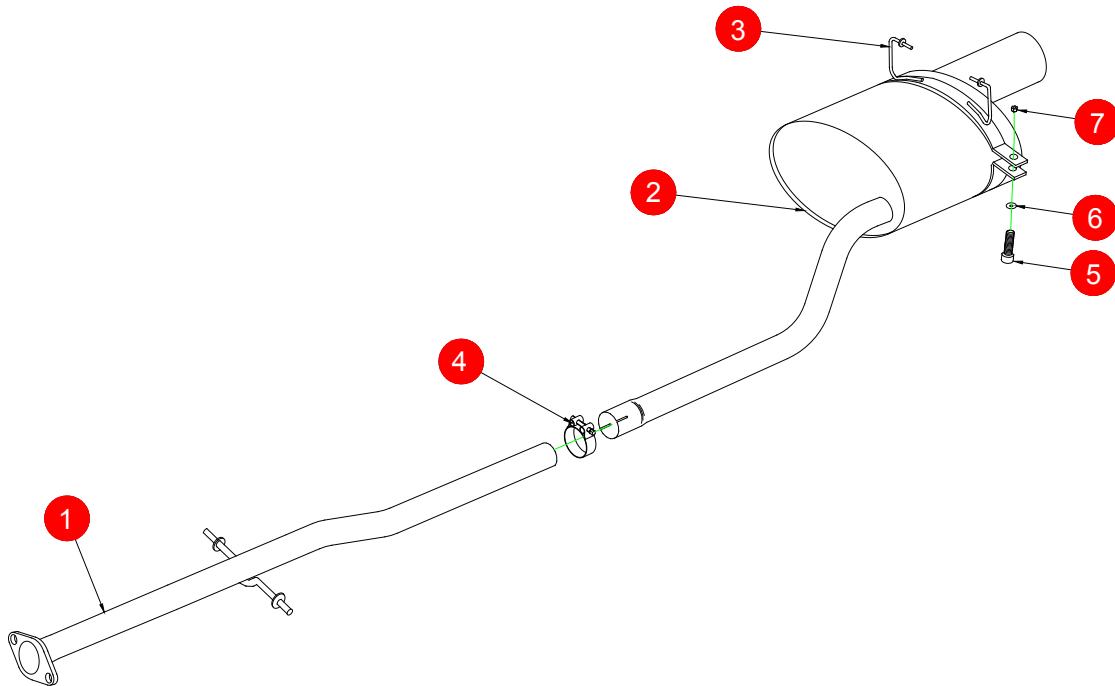

CAR	Mini Cooper/One 1.6 R50	PART NO.	SMNS001
YEAR	01-06	FIT KITS	204 FK
NOTES	Use O.E bolts to fit the system	FEATURES	Pipe diameter:- 50.8mm/2"

NO.	PART NO.	DESCRIPTION	QTY
1	460BM	Centre No Silencer	1
2	462BM39	Rear Silencer	1
3	493BM	Band Clamp	1
Fit Kit			
4	Z016.10002	51-55mm Clamp	1
5	Z017.10050	M8 x 35mm Hex Bolt	1
6	Z017.10831	M8 x 17mm washer	1
7	Z017.10063	M8 Nut	1

E-MARK	N/A
DATE	24/10/11
ISSUE	01
AUTHORISED	T.ROWLEY

NOTE: ENSURE SCORPION SYSTEM IS CLEAR OF MOVING PARTS AND ALL ORIGINAL FUNCTIONS WORK CORRECTLY.

Checked By _____