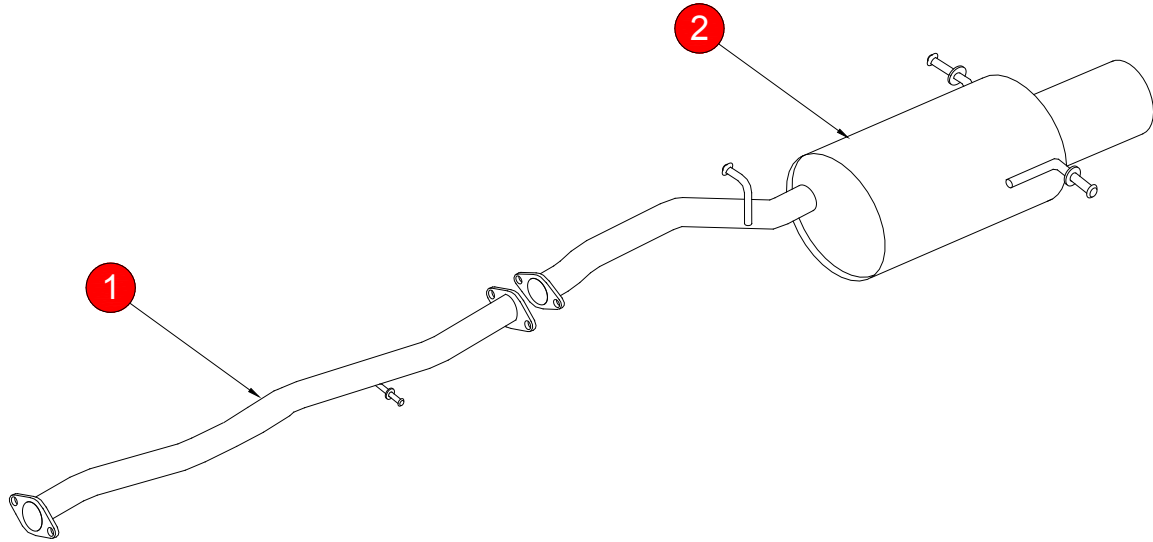

CAR	Subaru Impreza Turbo WRX/Sti	PART NO.	SSU004
YEAR	01-07	FIT KITS	N/A
NOTES	Use O.E bolts to fit the Scorpion system	FEATURES	Pipe diameter:- 63.5mm/2.5"

NO.	PART NO.	DESCRIPTION	QTY
1	064SU	Link Pipe	1
2	061SU29	Rear Silencer	1