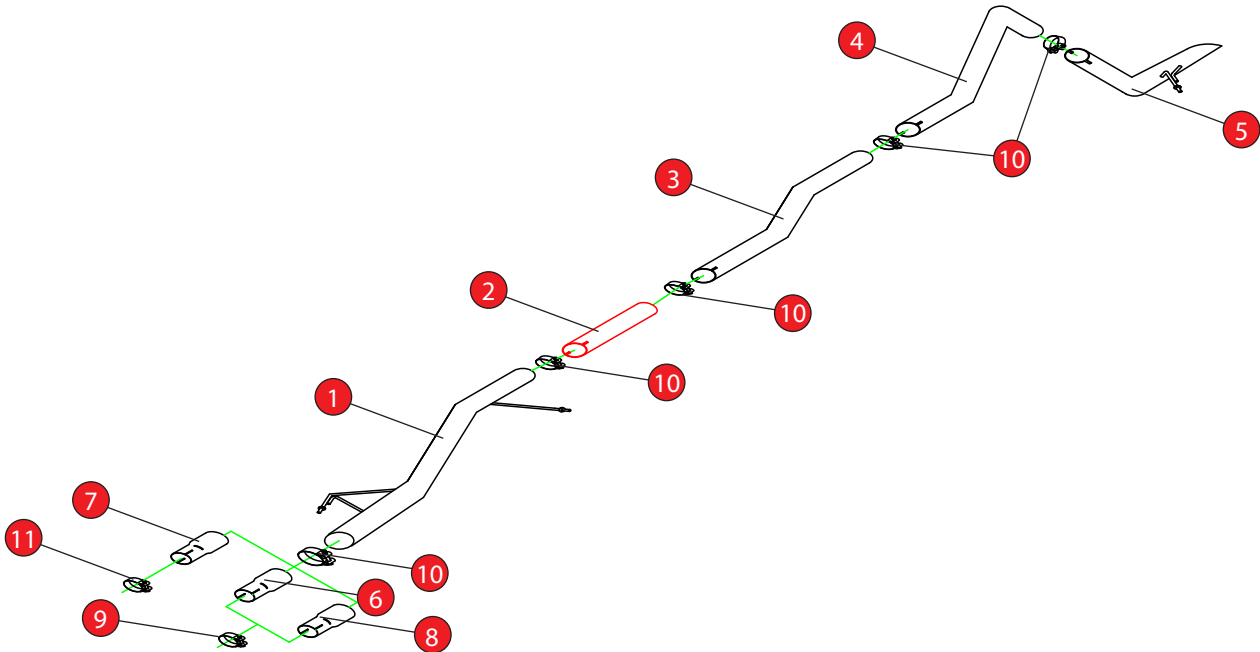

Case 9

CAR	VW Transporter T5 / T6	PART NO.	SVWS0475
YEAR	VARIES	FIT KITS	205FK
NOTES	VARIES	FEATURES	N/A

Scorpion Exhaust Cat-back system Stealth

fits to:

VW Transporter T5 SWB & LWB, 2WD & 4Motion 2.5 TDi (130ps & 174ps) 03-09
 VW Transporter T5 SWB & LWB, 2WD & 4Motion 2.0 (84ps & 102ps) 10-15
 VW Transporter T5 SWB & LWB, 2WD & 4Motion 2.0 (140ps) 10-15

Scorpion Exhaust Particulate Filter-back Stealth

fits to:

VW Transporter T5 SWB & LWB, 2WD & 4Motion 2.0 BiTDi (180ps) 10-15
 VW Transporter T6 SWB & LWB, 2WD & 4Motion 2.0 BiTDi (204ps) 15-Current

Parts in this kit

1x 705VW
 1x 707VW
 1x 776VW
 1x 777VW
 1x 701VW
 1x AD03
 1x AD04
 1x AD98
 1x Z016.10064
 5x Z016.10063
 1x Z016.10004

CAR	VW Transporter T5 / T6	PART NO.	SVWS0475
YEAR	VARIES	FIT KITS	205FK
NOTES	Where not supplied use original fittings. Only use Item 2 when fitting Scorpion exhaust to a long wheel base model.	FEATURES	Pipe diameter:- 70mm , 2 3/4"

NO.	PART NO.	DESCRIPTION	QTY
1	705VW	Centre No Silencer	1
2	707VW	Link Pipe (Only use when fitting Scorpion exhaust to long wheel base models)	1
3	776VW	Centre Pipe	1
4	700VW	Link Pipe	1
5	701VW	Tail Pipe With Stealth Trim	1
Fit Kit			
6	AD03	Adaptor	1
7	AD04	Adaptor (Use when fitting to 1.9 engine vehicles only.)	1
8	AD98	Adaptor (Use when fitting to T6 model)	1
9	Z016.10064	63 - 68 Clamp	1
10	Z016.10063	72mm H/D Clamp	5
11	Z016.10004	55 - 59 Clamp	1