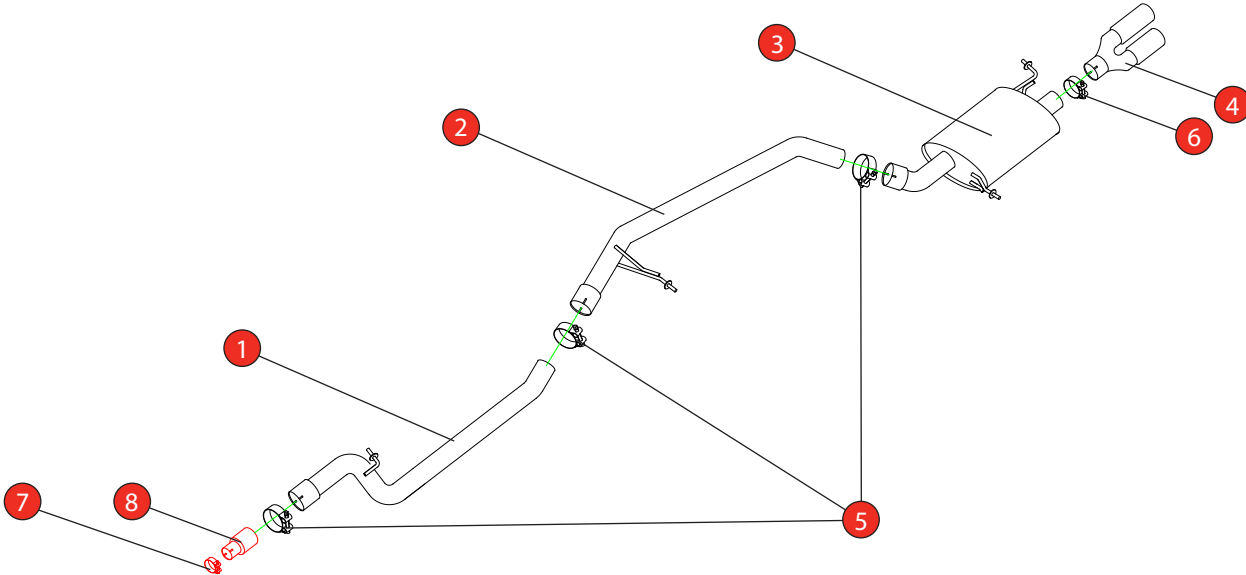

Car	Volkswagen CC TSi 2.0	Part No.	SVWS050
Year	2012-Current	Fit Kits	247FK
Notes	Where not supplied use original fittings	Features	Pipe Diameter:- 70mm

Estimated Fitting Time: 60 Minutes

NO.	PART NO.	DESCRIPTION	QTY
1	736VW	Non-resonated Centre Section	1
2	737VW	Link Pipe	1
3	738VW	Rear Silencer	1
4	Z023.10148	Polished Twin Ø83mm Daytona Trim	1
Fit Kit			
5	Z016.10063	72mm H/D Clamp	3
6	Z016.10064	66mm H/D Clamp	1
7	Z016.10001	59-63mm Clamp (ONLY USE WHEN FITTING TO ORIGINAL DOWNPIPE)	1
8	AD43	Adaptor (ONLY USE WHEN FITTING TO ORIGINAL DOWNPIPE)	1

E-MARK	N/A
DATE	04/08/16
ISSUE	00
AUTHORISED	M.Ydlibi

NOTE: ENSURE SCORPION SYSTEM IS CLEAR OF MOVING PARTS AND ALL ORIGINAL FUNCTIONS WORK CORRECTLY.

STAY CONNECTED TO RED POWER.