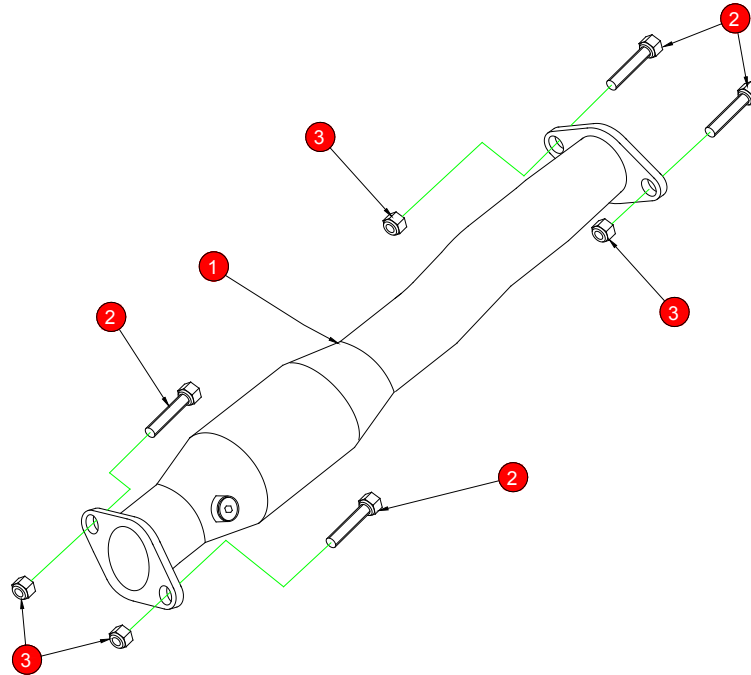

P-lock 1

CAR	Ford Mondeo 2.5 Turbo hatchback	PART NO.	SFDX070
YEAR	07-11	FIT KITS	135 FK
NOTES	Where not supplied use original fittings.	FEATURES	Pipe diameter:- 70mm/3"

NO.	PART NO.	DESCRIPTION	QTY	E-MARK	N/A
1	1149FD	Sports Catalyst	1	DATE	29/01/16
Fit Kit				ISSUE	02
2	Z017.10096	M10x40mm Hex Head Bolt	4	AUTHORISED	M.YDLIBI
3	Z017.11017	M10 Nut	4		

**NOTE:** ENSURE SCORPION SYSTEM IS CLEAR OF MOVING PARTS AND ALL ORIGINAL FUNCTIONS WORK CORRECTLY.

Checked By \_\_\_\_\_