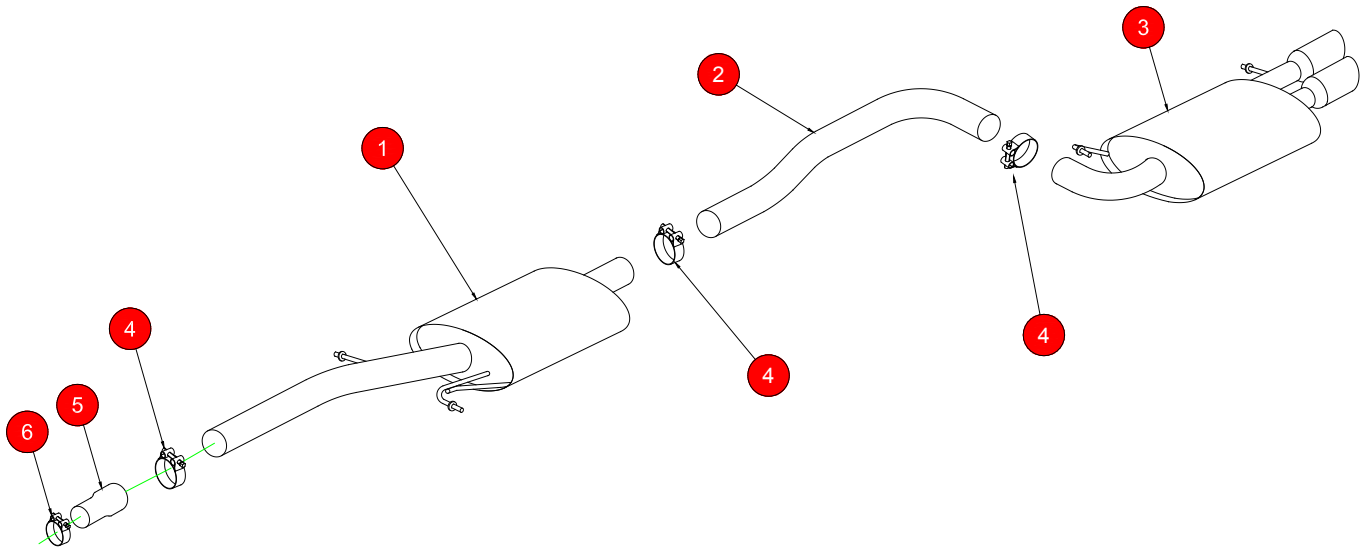

CAR	Audi A4 2.0 TFSI B8 2WD Manual Saloon & Avant	PART NO.	SAU036
YEAR	08-11	FIT KITS	112 FK
NOTES	Where not supplied use original fittings.	FEATURES	Pipe diameter:- 76mm/3"

NO.	PART NO.	DESCRIPTION	QTY
1	514AU	Centre Silencer	1
2	515AU	Link Pipe	1
3	516AU64	Rear Silencer	1
Fit Kit			
4	Z016.10062	79mm H/D Clamp	3
5	AD01	Adaptor	1
6	Z016.10005	65-69mm Clamp	1

E-MARK	N/A
DATE	09/09/16
ISSUE	02
AUTHORISED	T.ROWLEY

NOTE: ENSURE SCORPION SYSTEM IS CLEAR OF MOVING PARTS AND ALL ORIGINAL FUNCTIONS WORK CORRECTLY.

Checked By _____