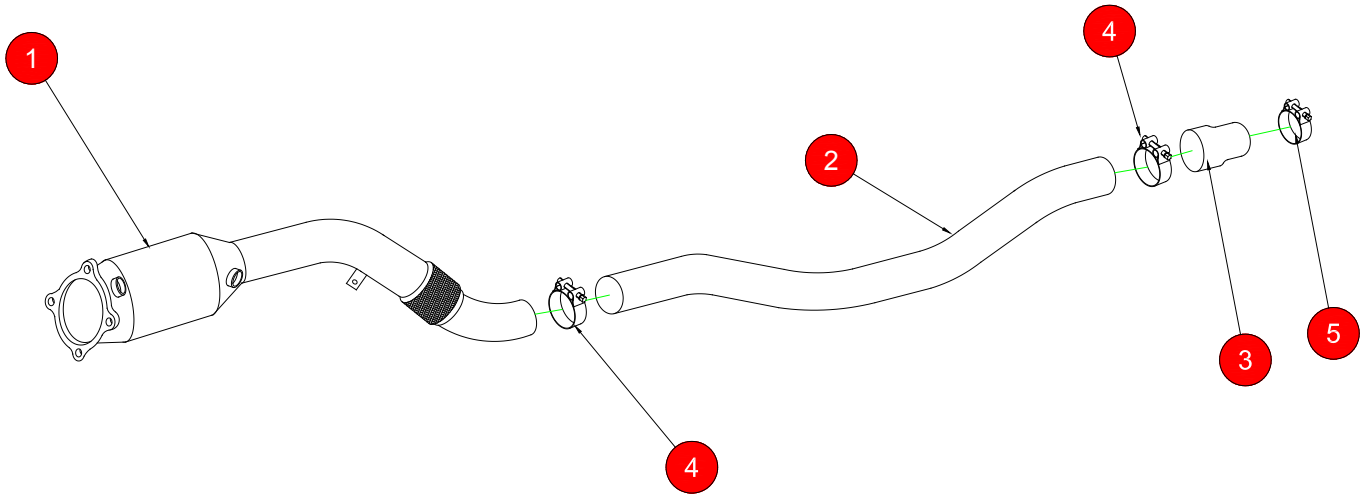

CAR	Audi A4 2.0 TFSI B8 2WD Manual Saloon & Avant	PART NO.	SAUX036
YEAR	08-11	FIT KITS	071 FK
NOTES	Where not supplied use original fittings.	FEATURES	Pipe diameter:- 76mm/3"

NO.	PART NO.	DESCRIPTION	QTY
1	511AU	Sports Catalyst	1
2	513AU	Front Pipe	1
Fit Kit			
3	AD61	Adaptor	1
4	Z016.10062	76mm H/D Clamp	2
5	Z016.10064	65mm H/D Clamp	1
	Z017.10814	M8 x 50mm hex head bolt	1

E-MARK	N/A
DATE	09/09/16
ISSUE	02
AUTHORISED	T.ROWLEY

NOTE: ENSURE SCORPION SYSTEM IS CLEAR OF MOVING PARTS AND ALL ORIGINAL FUNCTIONS WORK CORRECTLY.

Checked By _____