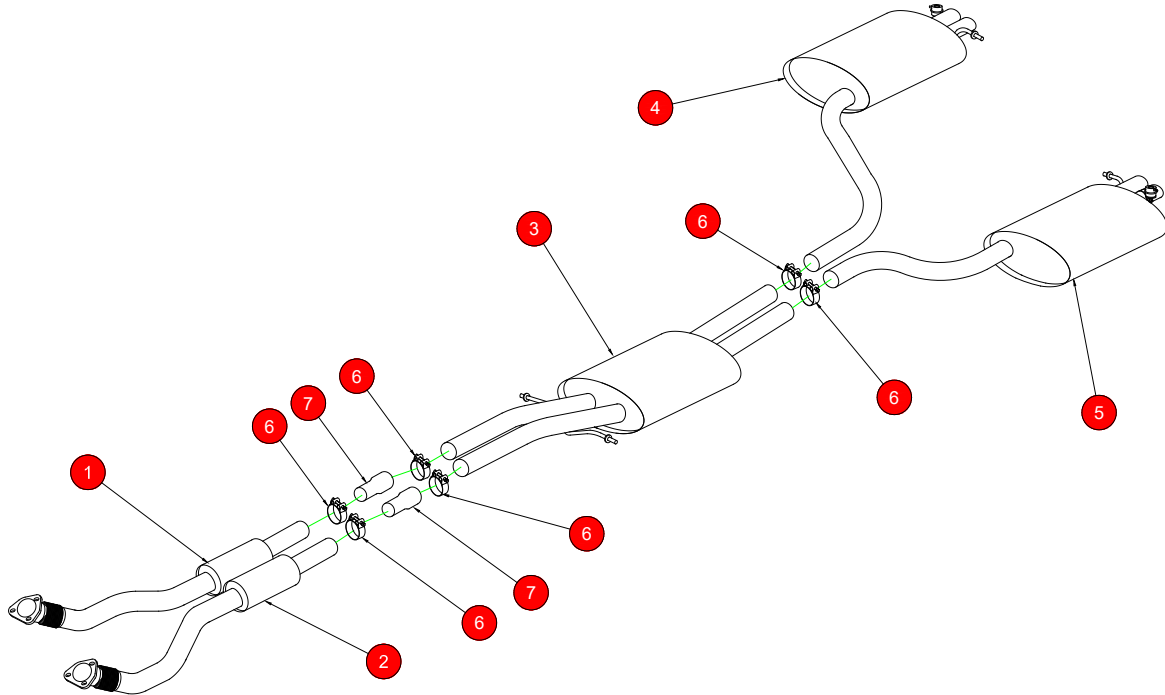

CAR	Audi RS4 B8 4.2 FSI Quattro Avant, RS5 Coupe 4.2FSi	PART NO.	SAU048SYS
YEAR	2012-2015 - RS4, 10- 2015 - RS5	FIT KITS	190 FK
NOTES	Where not supplied use original fittings	FEATURES	Pipe diameter:- 63.5mm/2.5"

NO.	PART NO.	DESCRIPTION	QTY
1	480AU	L/H Front Silencer	1
2	481AU	R/H Front Silencer	1
3	482AU	Centre Silencer	1
4	483AU	L/H Rear Silencer	1
5	484AU	R/H Rear Silencer	1
Fit Kit			
6	Z016.10064	65mm H/D Clamps	6
7	AD74	Adaptor	2
8	Z017.10050	M8x35mm Hex Head Bolt (Use to bolt 480AU + 481AU to O.E exhaust)	6
9	Z017.10062	M8 Nut (Use to bolt 480AU + 481AU to O.E exhaust)	6