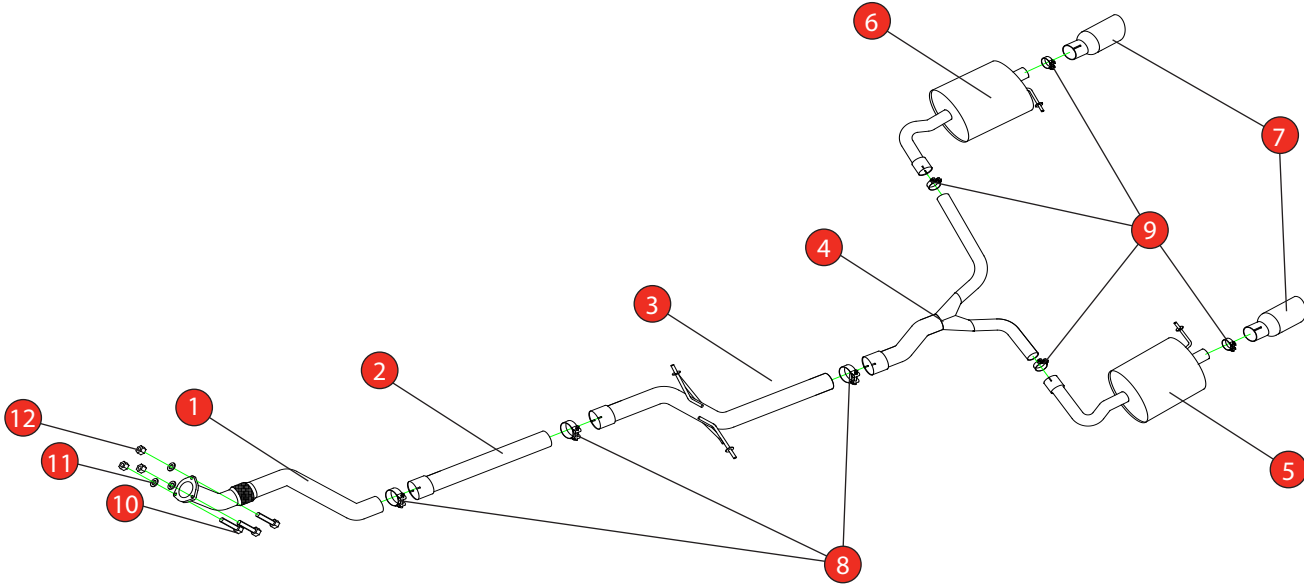

Car	Audi A5 (B8) 2.0 TFSi 2WD & Quattro, Cabrio (Tiptonic) / Coupe S-line (Manual & Tiptonic) / Sportback (Manual)	Part No.	SAUS072
Year	2012-2016	Fit Kits	255FK
Notes	Where not supplied use original fittings	Features	Pipe Diameter:- 70mm

Estimated Fitting Time: 90 Minutes

NO.	PART NO.	DESCRIPTION	QTY
1	675AU	Front Pipe	1
2	676AU	Link Pipe	1
3	678AU	Non-resonated Centre Section	1
4	679AU	'Y' Piece	1
5	680AU	Left Hand Rear Silencer	1
6	681AU	Right Hand Rear Silencer	1
7	Z023.10061	Ø100mm Polished Daytona Trim	2
Fit Kit			
8	Z016.10063	72mm H/D Clamp	3
9	Z016.10064	66mm H/D Clamp	4
10	Z017.10050	M8 x 35mm Hex Head Bolts	3
11	Z017.10069	M8 Star Washer	3
12	Z017.10063	M8 Nuts	3

E-MARK	N/A
DATE	08/11/16
ISSUE	01
AUTHORISED	M.Ydlibi

Fit the Scorpion Exhaust system following the line diagram above. Once fitted take the vehicle for a 15 minute test drive. Allow the system to cool before re-aligning and re-tightening the clamps.

NOTE: ENSURE SCORPION SYSTEM IS CLEAR OF MOVING PARTS AND ALL ORIGINAL FUNCTIONS WORK CORRECTLY.

STAY CONNECTED TO RED POWER.