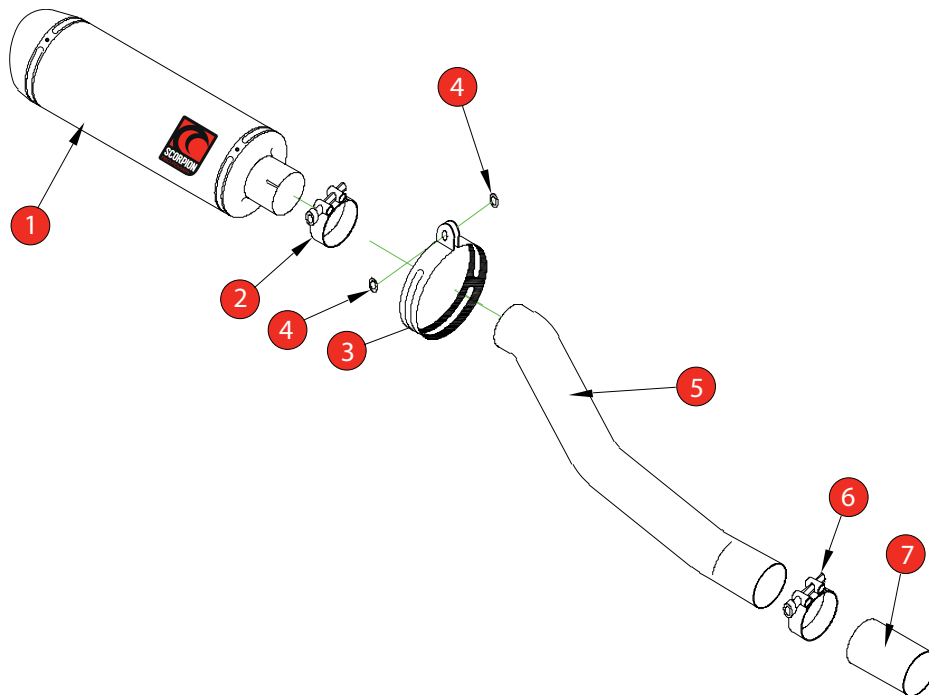

Box: PLOCK 1

BIKE	SUZUKI SV 650 CARBINE	PART NO.	ESI - 88
YEAR	2000 - 2015	FIT KITS	OVAL Z039.11082
NOTES	Item 7 required to re-fit OE exhaust system	DB-Killer	SCEXDBK12 - (Type B)

- | | |
|---|---------------------------------|
| 1 225mm Silencer ESC 114 | 8 Original Silencer Cut Diagram |
| 2 51-55mm Band Clamp (Z016.10002) | |
| 3 Composite silencer strap (Z038.10088) | |
| 4 2 x M8 x 25mm Washers (Z017.10825) | |
| 5 Connecting Pipe CP 325 | |
| 6 55-59mm Band Clamp (Z016.10004) | |
| 7 Re-connecting Sleeve CP 327 | |

E-MARK	BSAU 193a 1990/t3
E-MARK OVAL	
ISSUE NO.	14
DATE	22/10/2018
AUTHORISED	J.Harkin
CHECKED	

NOTE: ENSURE SCORPION SYSTEM IS CLEAR OF MOVING PARTS AND ALL ORIGINAL FUNCTIONS WORK CORRECTLY.