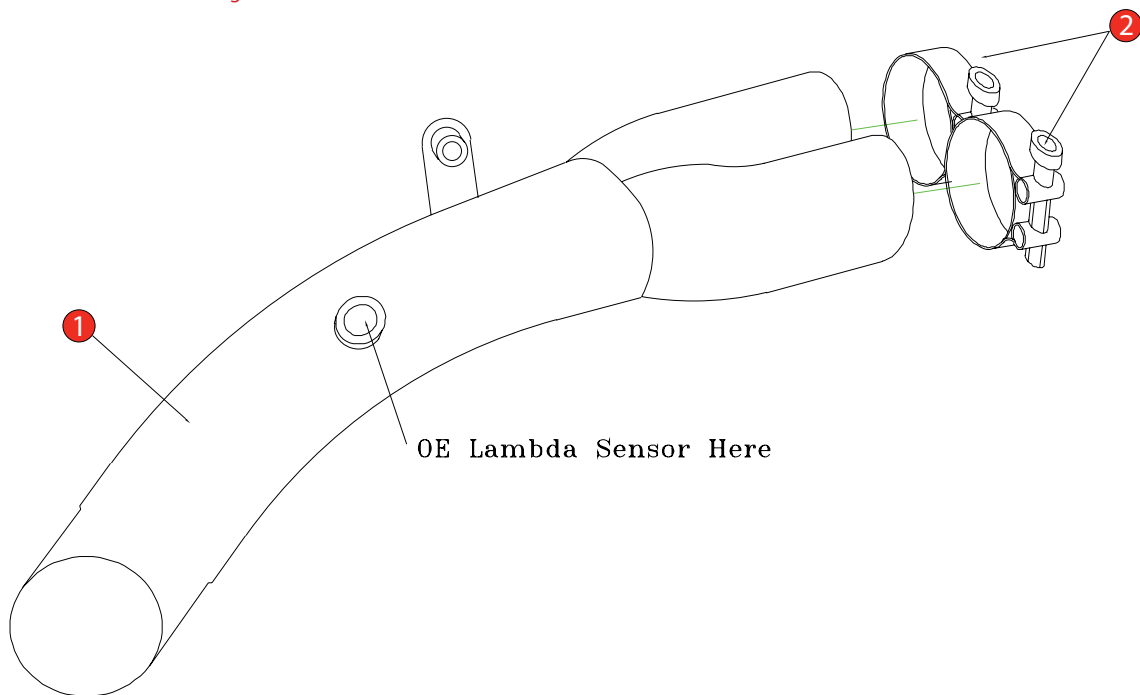

Box: PLOCK 1

BIKE	HONDA CB 1000 R CAT REPLACEMENT PIPE	PART NO.	EHA - 101- CR
YEAR	2008 - 2017	FIT KITS	Z039.11318
NOTES	Fitment of this product will invalidate the e-mark (approval) for EHA-101 Use standard fittings where not supplied Remove standard gasket if fitted.	FEATURES	N/A

- 1 Cat Replacement Pipe CP 742
2 2 x 40 - 43mm Band Clamps (Z016.10007)

E-MARK ROUND	N/A
E-MARK OVAL	N/A
ISSUE NO.	4
DATE	14/04/14
AUTHORISED	T.Rowley
CHECKED	

NOTE: ENSURE SCORPION SYSTEM IS CLEAR OF MOVING PARTS AND ALL ORIGINAL FUNCTIONS WORK CORRECTLY.