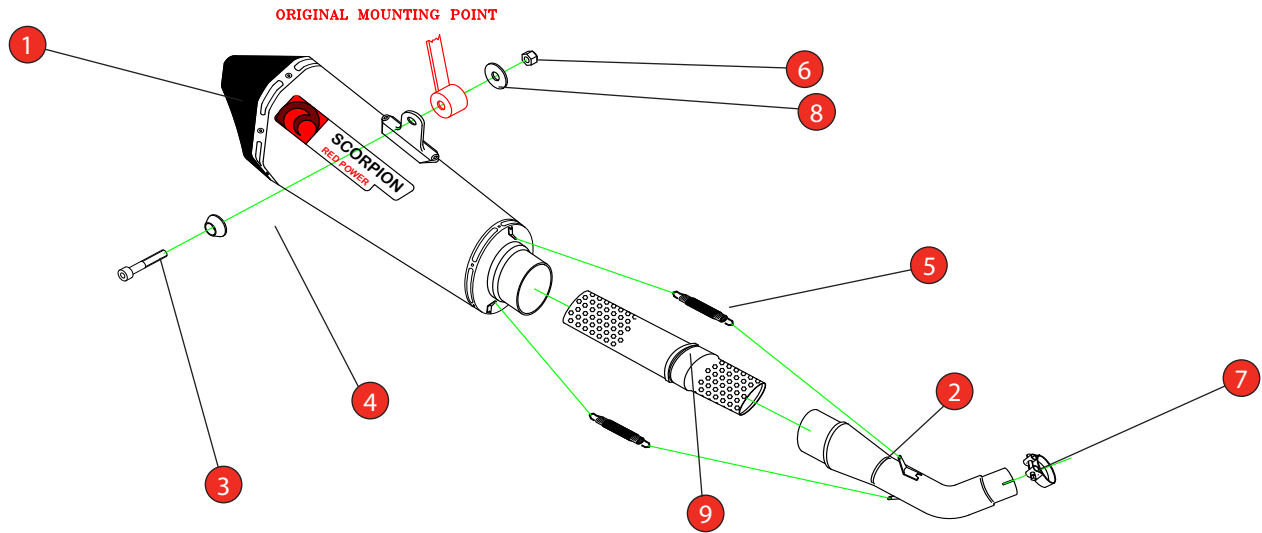

Box: PLOCK 2 Estimated Fitting Time: 1 Hour

BIKE	Suzuki SV650	PART NO.	RSI-119
YEAR	2016 - 2021	FIT KITS	Z039.10583
NOTES	Use standard fittings where not supplied Remove standard gasket if fitted.	FEATURES	SCEXDBK23 - (Type V)

- | | |
|---|-----------------------------------|
| 1 Serket Taper Silencer RSC231 | 8 M8 x 30mm Washer (Z017.12754) |
| 2 Connecting Pipe CP914 | 9 Double Ended Flute (Z028.20189) |
| 3 M8 x 50mm Cap Head Bolt (Z017.10078) | |
| 4 Alloy Bolt Finisher (Z026.20068) | |
| 5 2 x Rubber Coated Spring (Z028.10030) | |
| 6 M8 Nyloc Nut (Z017.10062) | |
| 7 37-40mm Clamp (Z016.10006) | |