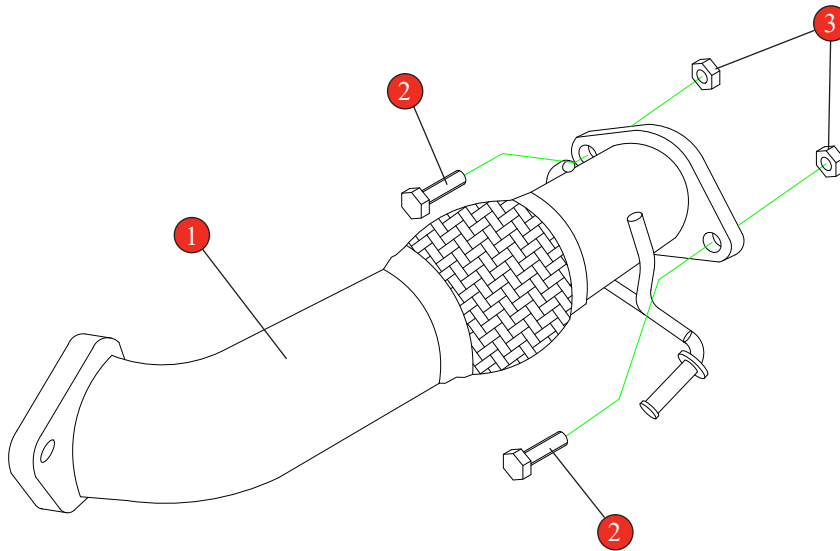

Car	Hyundai i30 N / N Performance Model	Part No.	SHYP103
Year	2017 - Current	Fit Kits	338FK
Notes	Where not supplied use original fittings.	Features	Pipe Diameter:- 76.2mm

Estimated Fitting Time: 60 Minutes

NO.	PART NO.	DESCRIPTION	QTY
1	012HY	Front Flex Pipe	1
Fit Kit			
2	Z017.12791	M12 x 35mm Hex Set Screw	2
3	Z017.10182	M12 Nut	2

E-MARK	N/A
DATE	16/09/2019
ISSUE	00
AUTHORISED	D. Marshall

NOTE: ENSURE SCORPION SYSTEM IS CLEAR OF MOVING PARTS AND ALL ORIGINAL FUNCTIONS WORK CORRECTLY.