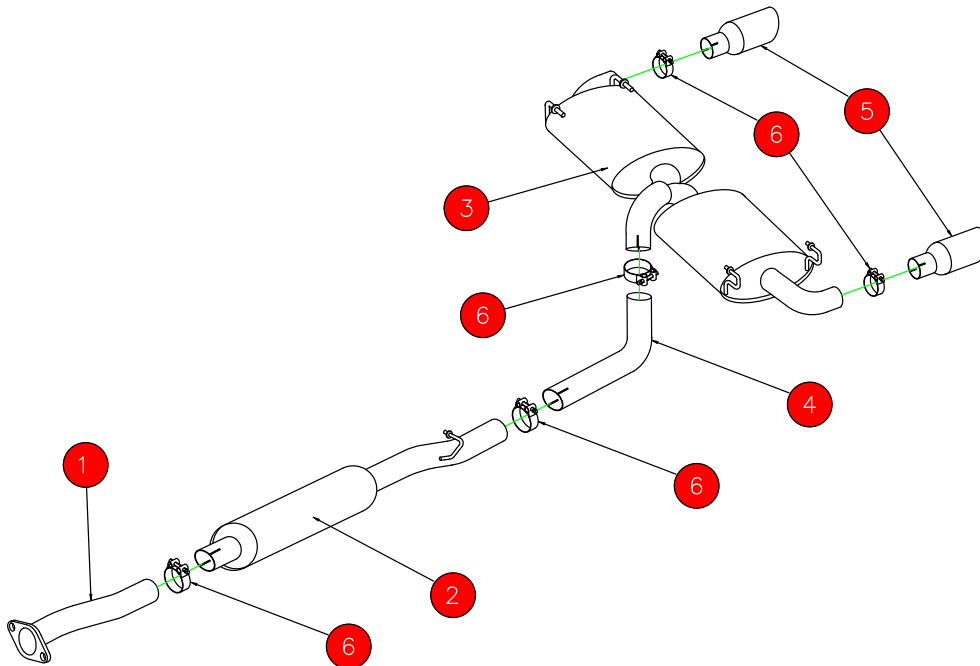

CAR	Subaru BRZ 2.0L / Toyota GT86	PART NO.	SSU010CF
YEAR	12-	FIT KITS	389FK
NOTES	Where not supplied use original fittings	FEATURES	Pipe Diameter:- 63.5mm/2.5"

NO.	PART NO.	DESCRIPTION	QTY
1	219SU	Centre Section Front Pipe	1
2	213SU	Centre Section Resonated	1
3	214SU	Rear Silencer	1
4	232SU	Rear Link Pipe	1
5	Z023.10159	Carbon Fibre 100mm Ascari Trim	2
Fit Kit			
6	Z016.10064	63-68mm Clamp	5

DATE	25/04/2022
ISSUE	01
AUTHORISED	S Shipley

NOTE: ENSURE SCORPION SYSTEM IS CLEAR OF MOVING PARTS AND ALL ORIGINAL FUNCTIONS WORK CORRECTLY.

Checked By _____