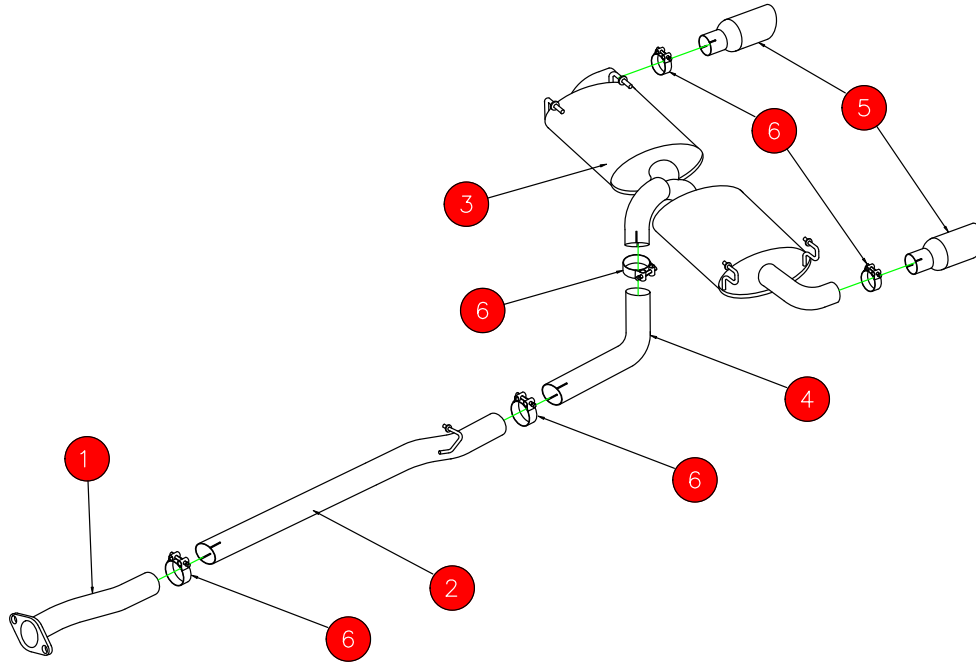

CAR	Subaru BRZ 2.0L / Toyota GT86	PART NO.	SSUS010CF
YEAR	12-	FIT KITS	389FK
NOTES	Where not supplied use original fittings	FEATURES	Pipe Diameter:- 63.5mm/2.5"

NO.	PART NO.	DESCRIPTION	QTY
1	219SU	Centre Section Front Pipe	1
2	212SU	Centre Section Non-Rear Silencer	1
3	214SU	Rear Silencer	1
4	232SU	Rear Link Pipe	1
5	Z023.10159	Carbon Fibre Ascari Trim	2
Fit Kit			
6	Z016.10064	63-68mm H/D Clamp	5

DATE	25/04/2022
ISSUE	01
AUTHORISED	S Shipley

NOTE: ENSURE SCORPION SYSTEM IS CLEAR OF MOVING PARTS AND ALL ORIGINAL FUNCTIONS WORK CORRECTLY.

Checked By \_\_\_\_\_